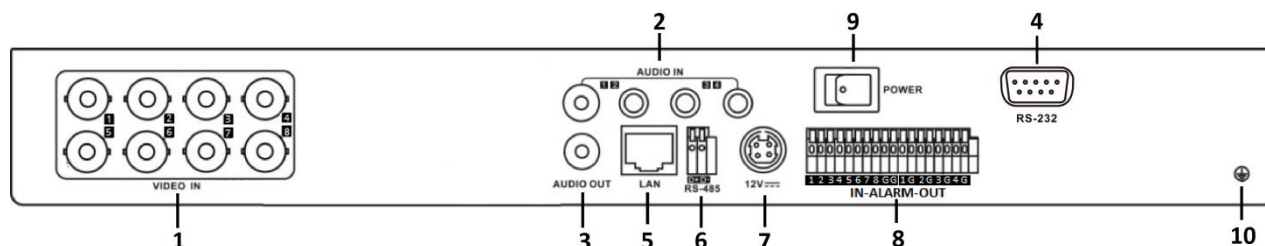

Physical Interfaces

NOTE

The rear panel of DS-6704/6716HUHI-K provides 4/16 video input interfaces.

Index	Description	Index	Description
1	VIDEO IN	6	RS-485 Serial Interface
2	AUDIO IN, RCA Connector	7	12 VDC Power Input
3	AUDIO OUT, RCA Connector	8	Alarm In/Out
4	RS-232 Serial Interface	9	Power Switch
5	LAN Network Interface	10	GND